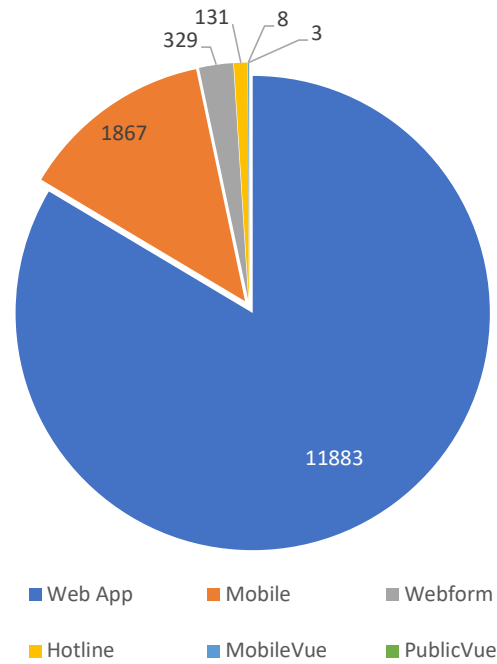

Comment Breakdown: Types & Filing Method

COMMENT TYPE	COMMENTS
Noise Annoyance	13495
Increase in Flight / Noise	328
Aircraft too low	200
Unspecified	118
Other	41
Request Sound Insulation Info	24
Aircraft deviations	15
B739 at 6900FT flying over my home	1
Fuel Smell / Air Quality	1

METHOD RECEIVED	COUNT
Web App	11883
Mobile	1867
Webform	329
Hotline	131
MobileVue	8
PublicVue	3