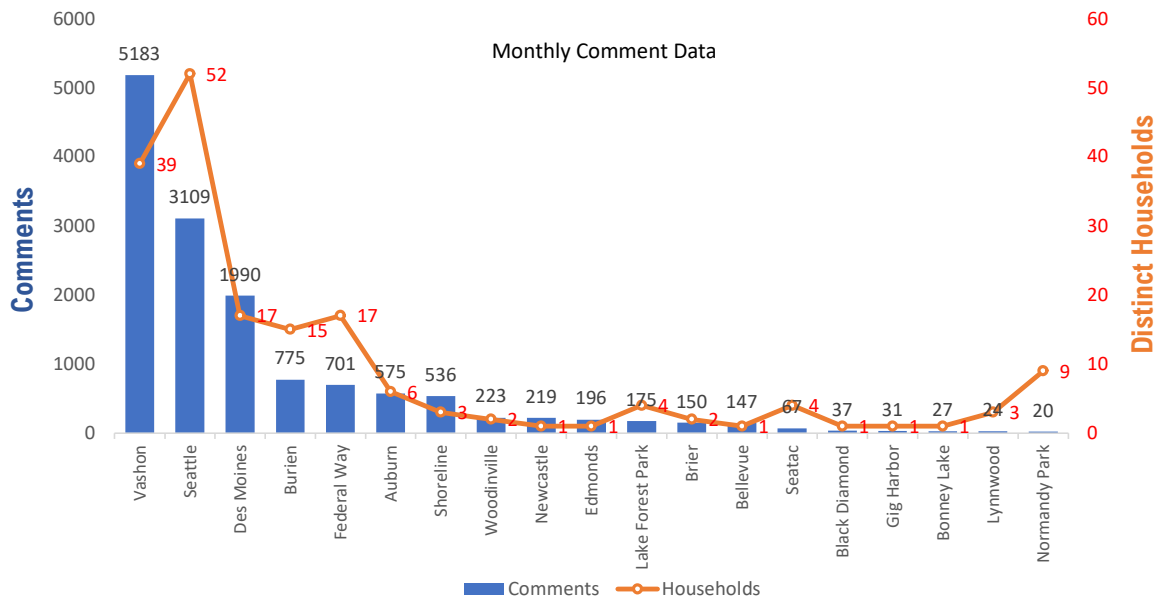

Monthly Totals & Trends

190

Distinct Households

14,221

Comments

64,853

Comments YTD

439

Distinct Households YTD

Monthly Totals & Trends: By City

CITY	COMMENTS	DISTINCT HOUSEHOLDS	AVG COMMENTS/HOUSEHOLD
Vashon	5,183	39	132.9
Seattle	3,109	52	59.8
Des Moines	1,990	17	117.1
Burien	775	15	51.7
Federal Way	701	17	41.2
Auburn	575	6	95.8
Shoreline	536	3	178.7
Woodinville	223	2	111.5
Newcastle	219	1	219.0
Edmonds	196	1	196.0
Lake Forest Park	175	4	43.8
Brier	150	2	75.0
Bellevue	147	1	147.0
Seatac	67	4	16.8
Black Diamond	37	1	37.0
Gig Harbor	31	1	31.0
Bonney Lake	27	1	27.0
Lynnwood	24	3	8.0
Normandy Park	20	9	2.2
Kent	13	1	13.0
OTHER	23	10	2.3
Totals	14,221	190	74.8