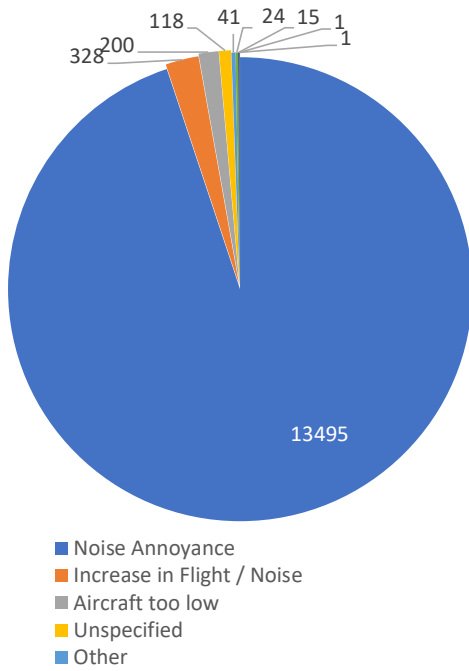

Comment Breakdown: Types & Filing Method

COMMENT TYPE	COMMENTS
Noise Annoyance	13495
Increase in Flight / Noise	328
Aircraft too low	200
Unspecified	118
Other	41
Request Sound Insulation Info	24
Aircraft deviations	15
B739 at 6900FT flying over my home	1
Fuel Smell / Air Quality	1

METHOD RECEIVED	COUNT
Web App	11883
Mobile	1867
Webform	329
Hotline	131
MobileVue	8
PublicVue	3