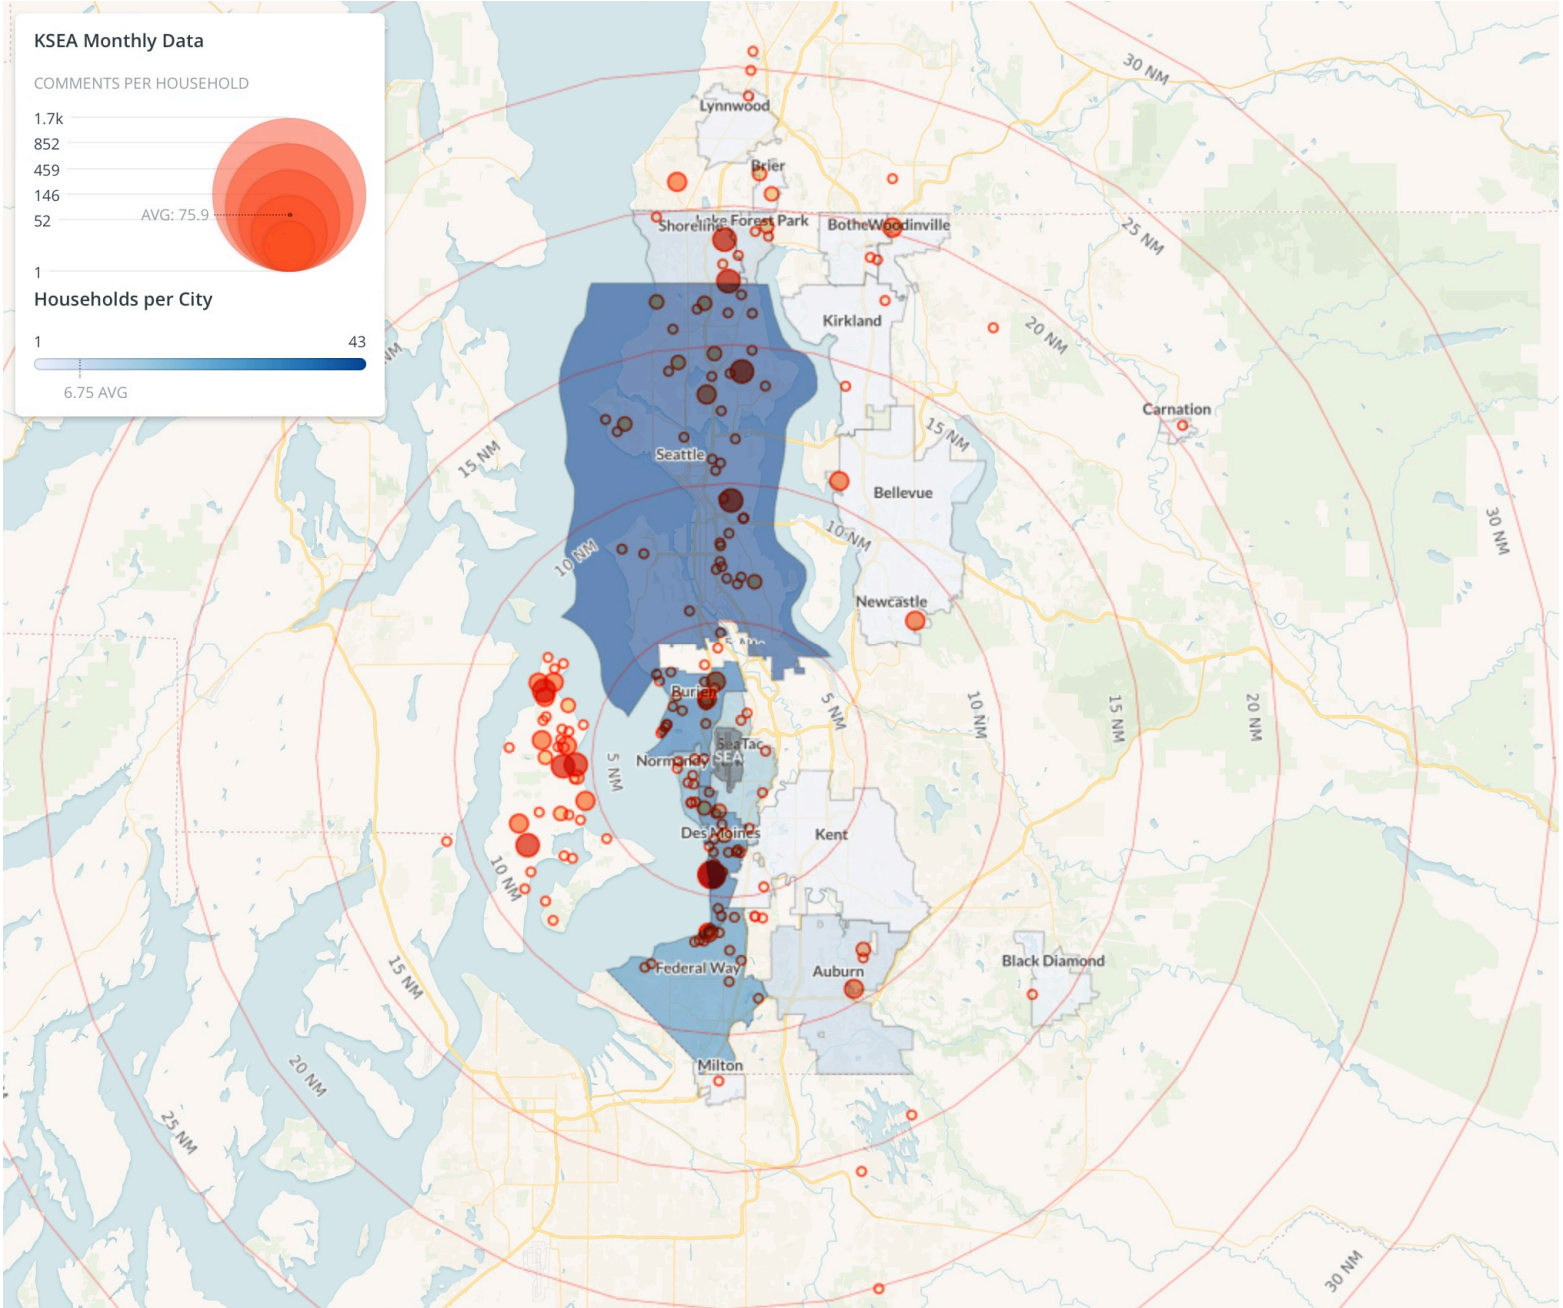

190

Distinct Households

14,221

Comments

64,853

Comments YTD

439

Distinct Households YTD

Noise Comment Map: By City

NOTES: Noise comments from households submitted without valid address information are not depicted on the map.