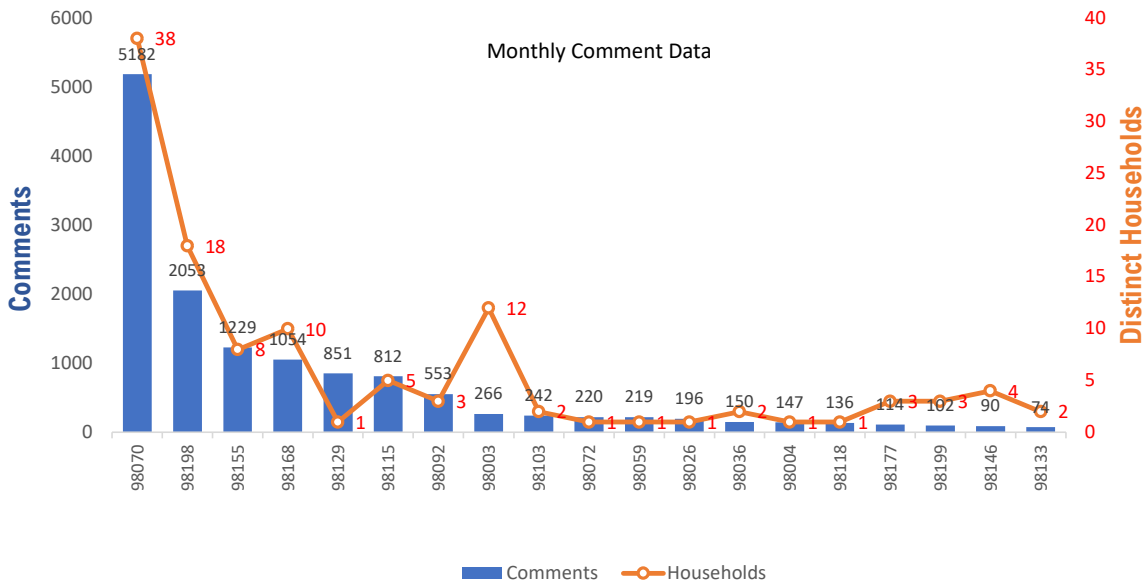

Monthly Totals & Trends

190

Distinct Households

14,221

Comments

64,853

Comments YTD

439

Distinct Households YTD

Monthly Totals & Trends: By Zip Code

ZIP CODE	COMMENTS	DISTINCT HOUSEHOLDS	AVG COMMENTS/HOUSEHOLD
98070	5,182	38	136.4
98198	2,053	18	114.1
98003	266	12	22.2
98146	90	4	22.5
98118	136	1	136.0
98155	1,229	8	153.6
98166	70	16	4.4
98168	1,054	10	105.4
98115	812	5	162.4
98177	114	3	38.0
98026	196	1	196.0
98036	150	2	75.0
98072	220	1	220.0
98129	851	1	851.0
98133	74	2	37.0
98004	147	1	147.0
98103	242	2	121.0
98199	102	3	34.0
98059	219	1	219.0
98092	553	3	184.3
OTHER	461	58	7.9
Totals	14,221	190	74.8